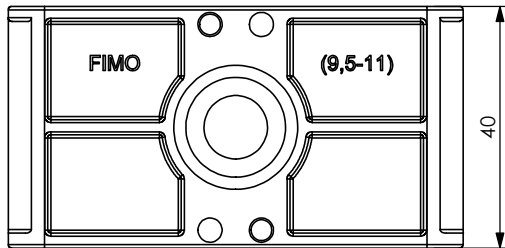

## C) DELIVERY MODALITIES

Packing in boxes. Label indicating:  
product code, article, quantity,  
production batch, FIMO logo and figure.  
( Customer code on request ).

CODE	ARTICLE	ø D	H	L	BAG	BOX	WEIGHT
61 3307 4465	<b>SEB 4x6M</b>	5,5 - 6,5	20	59	20	500	27
61 3307 4411	<b>SEB 4x11</b>	9,5 - 11	24	75	20	500	35