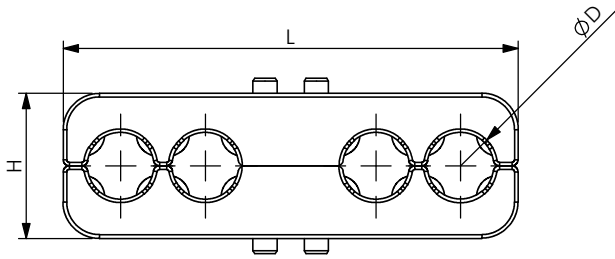

PRODUCT DATA SHEET

A) SPECIFICATIONS

Calibrated double saddles
Fiberglass P.P. U.V. resistant

B) RESISTANCE TEST

Operating temperature: -50°C +80°C

C) DELIVERY MODALITIES

Packing in boxes. Label indicating:
product code, article, quantity,
production batch, FIMO logo and figure.
(Customer code on request).

CODE	ARTICLE	ø D	H	L	BAG	BOX	WEIGHT
61 3307 4465	SEB 4x6M	5,5 - 6,5	20	59	20	500	27
61 3307 4411	SEB 4x11	9,5 - 11	24	75	20	500	35

RI	DATE	DR	DATE	AP	Description:
02					SEB - Calibrated double saddles
01	15/01/18	G.S.	15/01/18		
		UPDATE			
00	31/03/16	G.S.	31/03/16	A.V.	
1ST EMISSION					Use:
					Calibrated saddles for coaxial cables to use with universal cable clamps