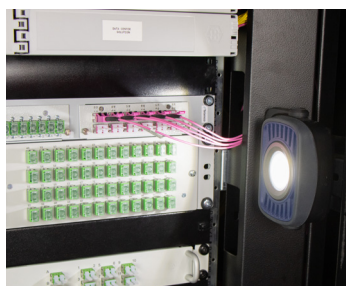

FLOODLIGHTS TED®

TED®

This TED® brand projector will be the ideal companion for technicians who are always on the move and in need of an additional light source. It provides powerful and continuous brightness even in locations without electrical outlets, with a maximum autonomy of 17 hours.

The dual magnetic mounting system allows the projector to be positioned on a tripod for close-up and area lighting. It is also equipped with a powerful and adjustable LED, controlled by a switch with 4 lighting modes: 1500lm-900lm-600lm-300lm.

The projector's 5V 2Ah battery is integrated and features a Power Bank function to recharge devices such as smartphones via a USB port. The battery also has 5 charge indicators: 100%-75%-50%-20%.

CODE	DESIGNATION	WEIGHT
1001433	Compact 1500lm magnetic floodlight with dimmer TED®	0,475kg

- Compact and mobile, it allows you to take it with you everywhere
- Flexible, it allows you to adjust the brightness according to the task at hand
- Durable, it withstands an impact energy of 2 joules, water splashes, and can be used in humid environments and outdoors